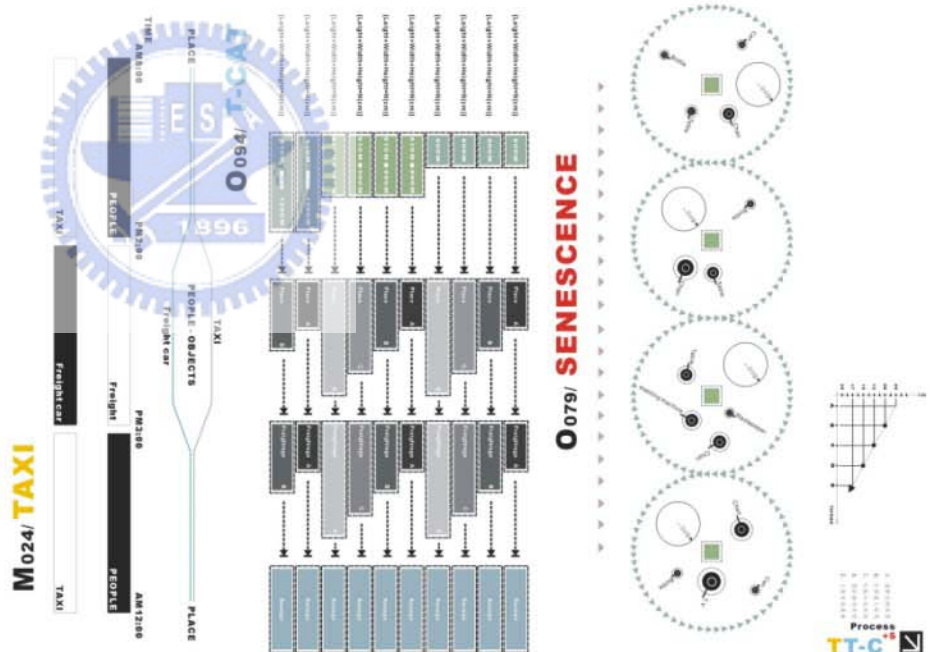

EOTM

Sampling_100 randomly chosen sites

Mini-Scenario_game rule

SITE : [number]

Scenario title : " title name "

EOTM structure : erasure / origination /
transformation / migration

Description : [Erasure is talking things away,
making space.-Origination is a point in timewhere
something new begins to happen,origination sets
something into the realm of the other,it is the basis
reaction.-Transformation indicates a continuous
change between two states of an object or
situation,a change with a beginning and a
end.-Migration describes things moving from one
point to another,things that leave and don't
return,of which sometimes traces remain.]

Operation Field_diagram

Diagram making : erasure / origination /
transformation / migration

Description : simulation of possible realities and
interactions between those phenomena

PROTOTYPE_imported devices for
intervention

Sampling_100 randomly chosen sites

Sampling_100 randomly chosen sites

Mini-Scenario (eotm)

NATIONAL CHIAO TUNG UNIVERSITY
 GRADUATE INSTITUTE OF ARCHITECTURE

PROTOTYPE
 (TAXI) + (T-CAT) + (SENESCENCE) → TT-C⁺

● Cabby ● Fare ● Freight ● CRYOTHERAPY

▣ TAXI - T-CAT

▣ T-CAT - TAXI

▣ TAXI - FARE

- ▣ TAXI - rush hour
- 1. AM 08:00-09:00
 - 2. P M 02:00-03:00
 - 3. P M 05:00-06:00
 - 4. P M 10:00-11:00

— RUSH HOUR — BLOOD BOX — FREIGHT