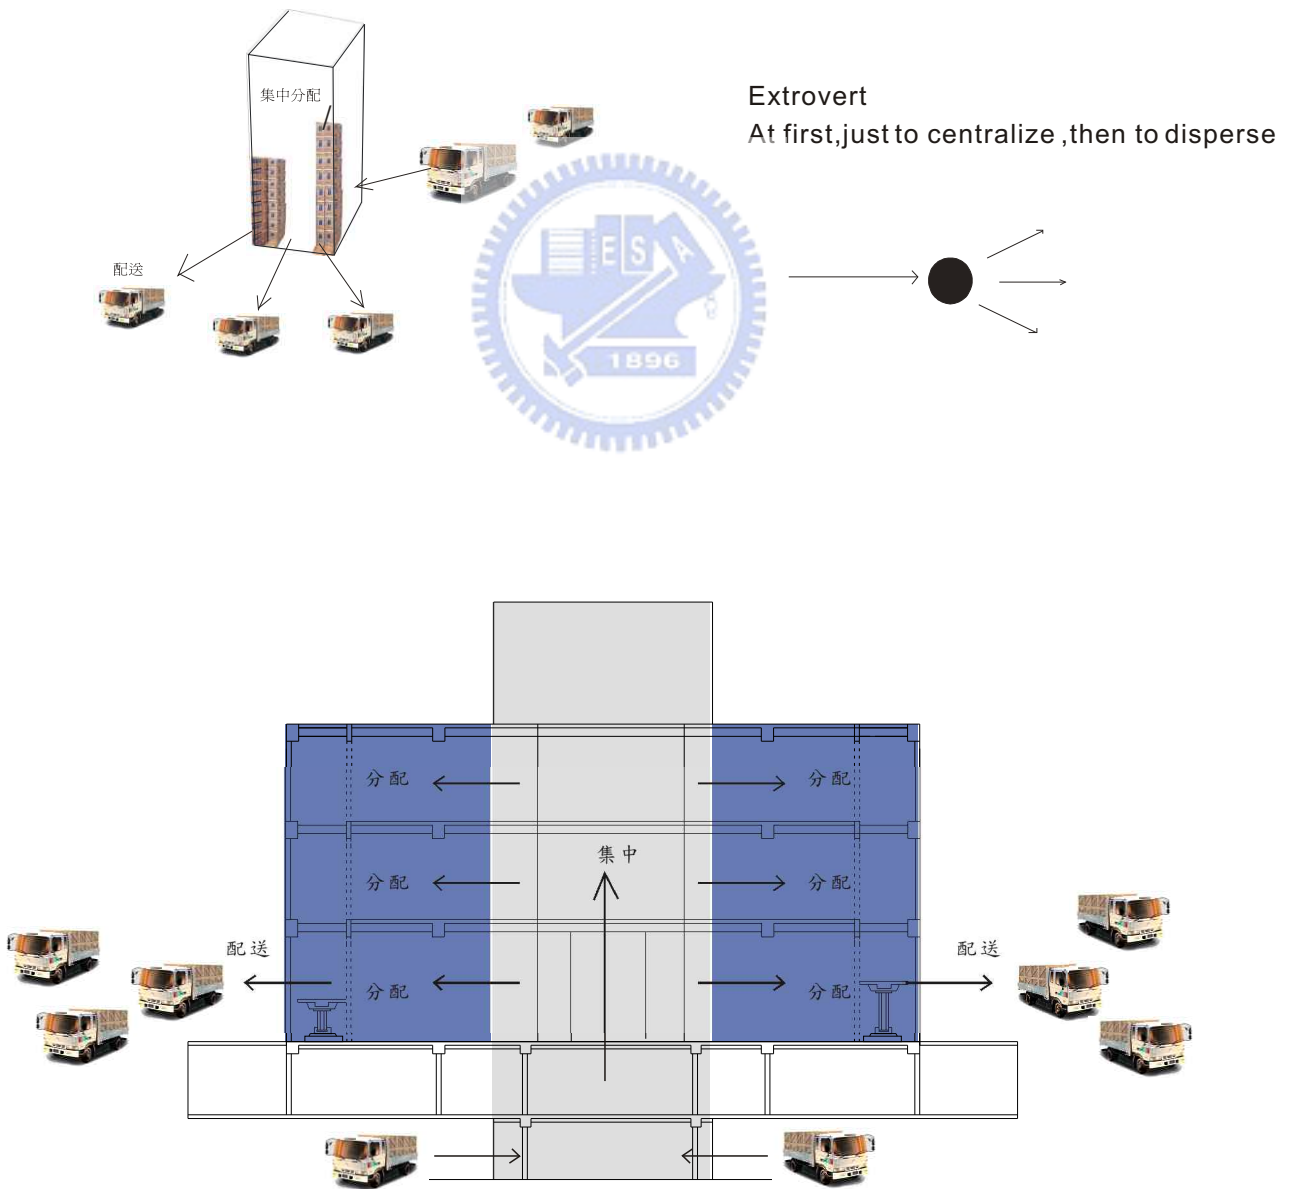

002. RE-ADAPTING HOUSES

Discuss the Symbolic place and transformation
Completed 2005.01.13

Highway

Transfer_Station

這是一個在各種建築類型目錄集中,討論其空間場所的象徵性(symbolic)和轉換性(transformation).
這是一種經由對建築空間,場所與生活事物之間相似或對比的敘述,而衍生建構一個異變的新建築類型.

Site

Site: road of exchange

Slope of highway

Concept

Slope of highway

1st plan

2nd plan

3rd plan