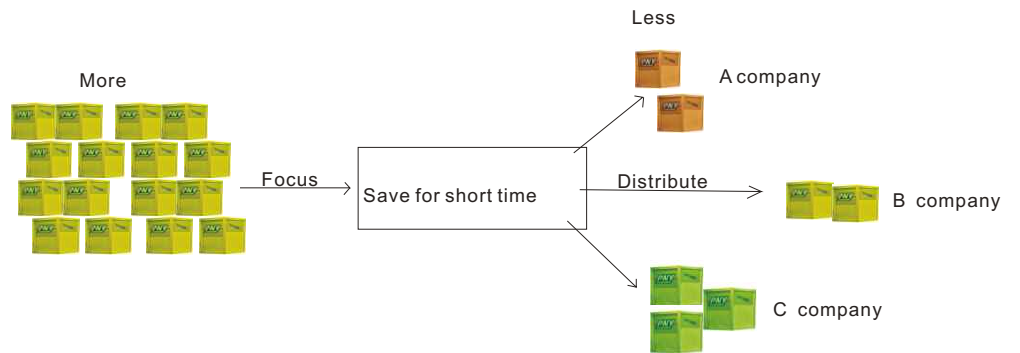

002. RE-ADAPTING HOUSES

Discuss the Symbolic place and transformation
Completed 2005.01.13

Highway

Transfer_Station

這是一個在各種建築類型目錄集中,討論其空間場所的象徵性(symbolic)和轉換性(transformation).
這是一種經由對建築空間,場所與生活事物之間相似或對比的敘述,而衍生建構一個異變的新建築類型.

House of Trading_Market =

House of Transfer_station =

House of Trading_Market

Introvert
The market is equal

開市前

開市

休市

House of Transfer_station