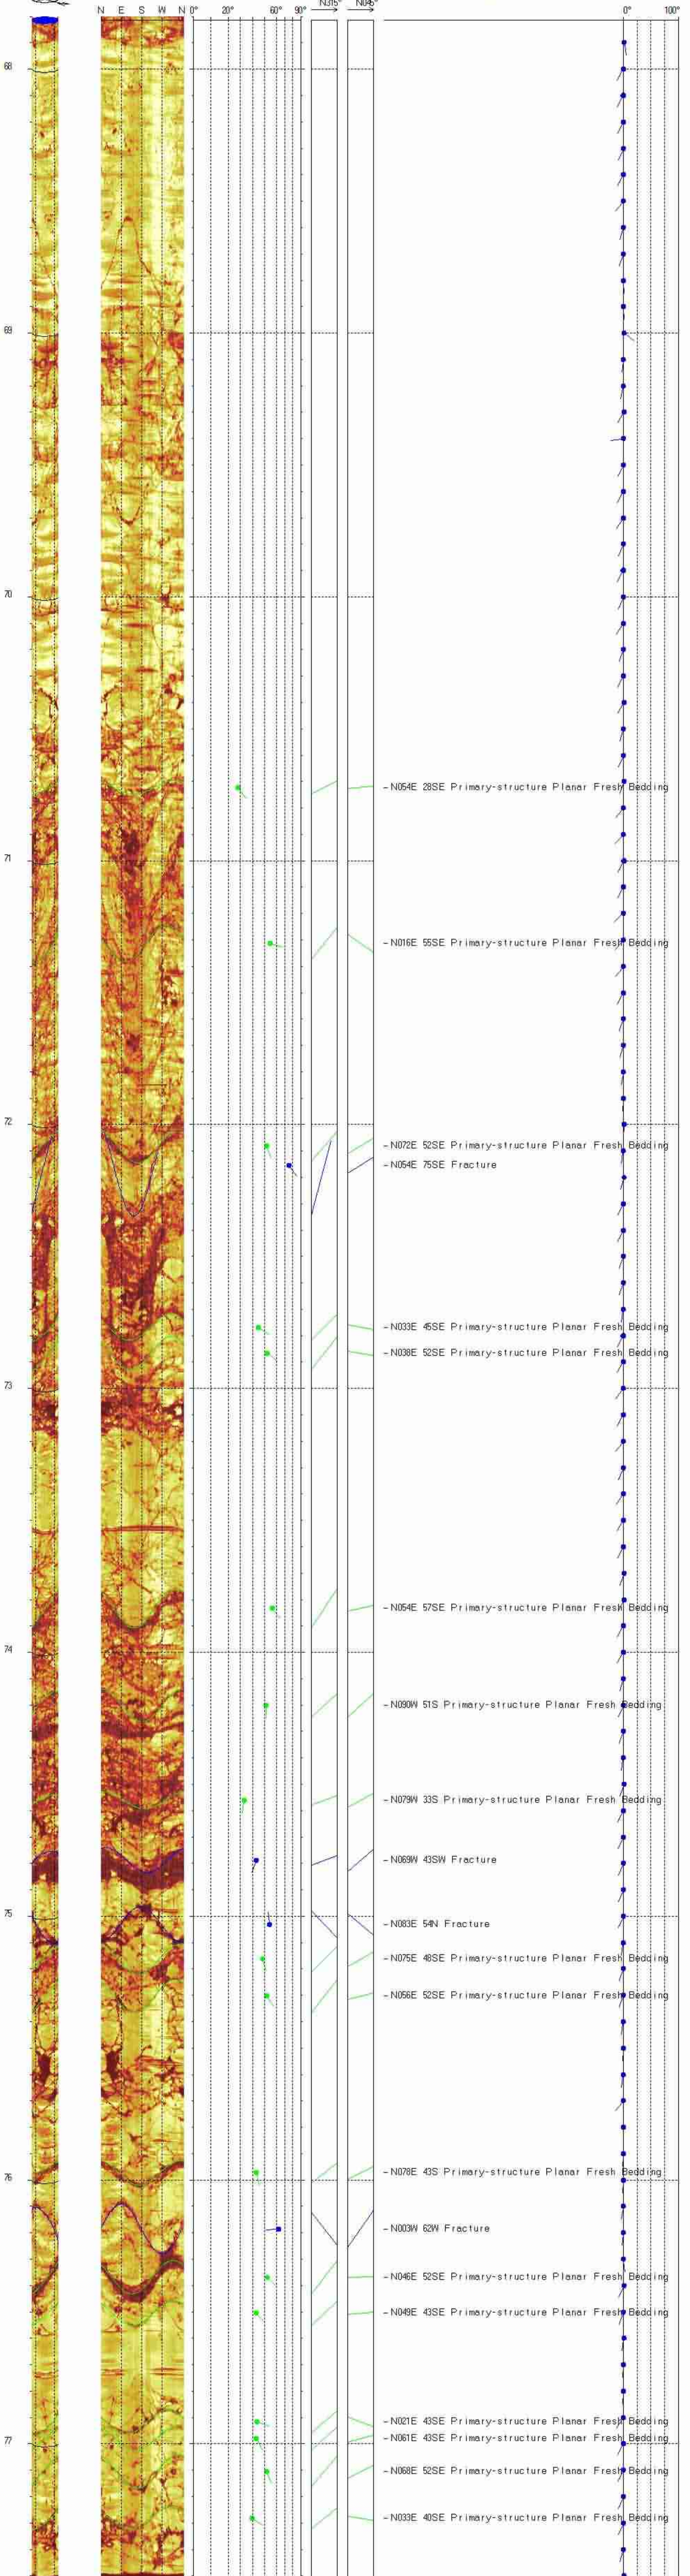

附錄 B 孔內造影資料

BEDDING FRACTURE GAMMA CPS

COMMENTS DEVIATION

BEDDING
FRACTURE

N315° N045°

COMMENTS

DEVIATION
0° 100°

N E S W N 0° 20° 60° 90°

BEDDING
FRACTURE

N315°

N045°

DEVIATION
0° 10°

-N045W 38SW Fracture

BEDDING
FRACTURE

N315° N045°

COMMENTS

DEVIATION
0° 100°

N E S W N