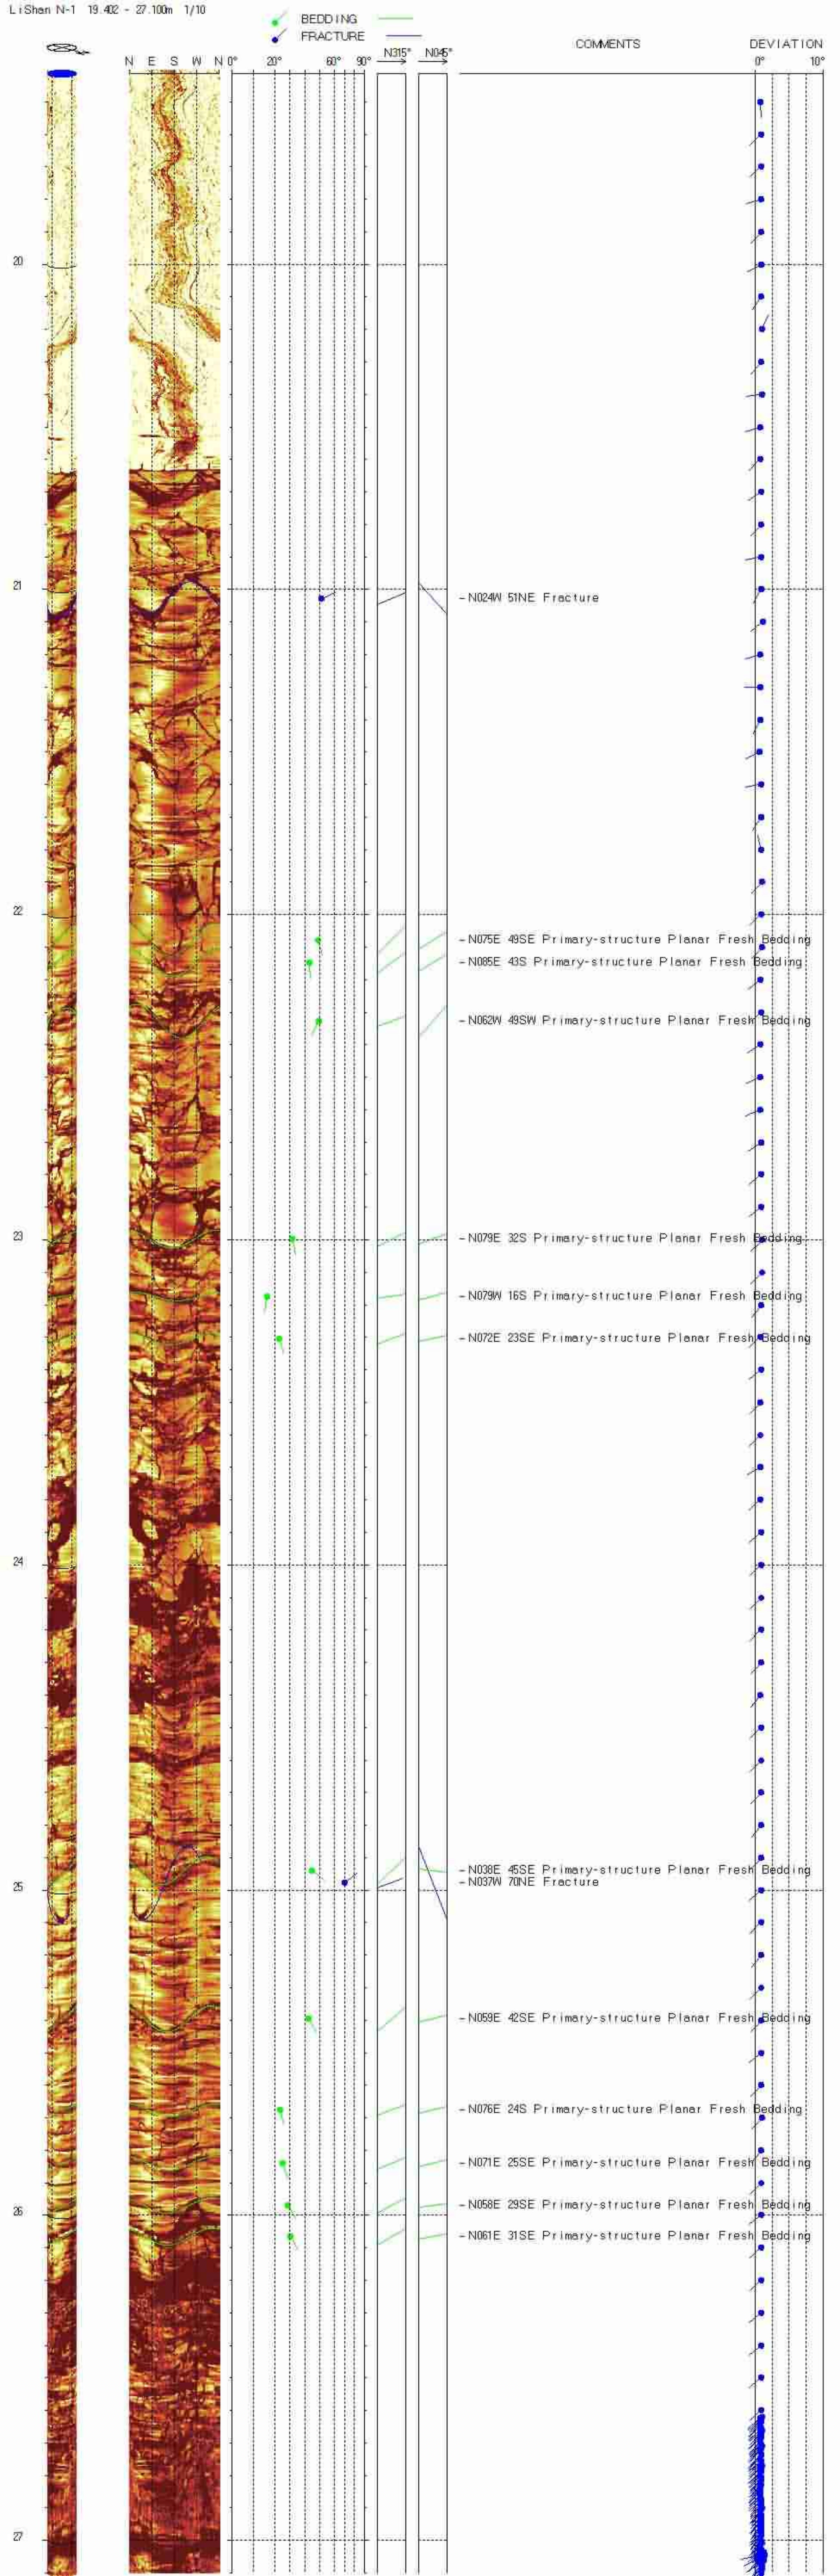

附錄 B 孔內造影資料

BEDDING FRACTURE GAMMA CPS

COMMENTS DEVIATION

BEDDING
FRACTURE

N315° N045°

COMMENTS

DEVIATION
0° 100°

N E S W N 0° 20° 60° 90°

BEDDING
FRACTURE

N315°

N045°

DEVIATION
0° 10°

-N045W 38SW Fracture

BEDDING
FRACTURE

N315° N045°

COMMENTS

DEVIATION
0° 100°

N E S W N