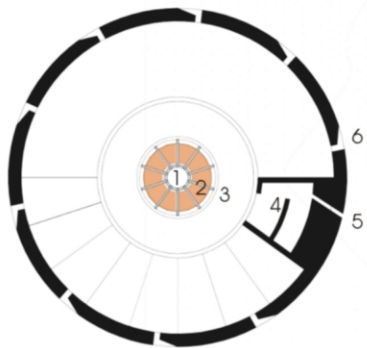

RE-archetype

[圖] snapshot

- 選取兩種建築原型：圖書館、塔，取其切中意涵，加以結合機能需求，引藉光線之跡，畫轉室內室外之界，重新詮釋新型態之個人修行圖書館。

- The deducing space by the **light** /RE-archetype

I have chosen two architectural archetypes library and tower. To catch the most important points of them, then combine the needed programs. It has been divided into interior and exterior by the light and its orbit, then it reinterpreted the new archetype individual-retreated library.

□ Babel tower

□ Diagram: library

□ Roof plan

- 1. searching pace
- 2. scripture-bookstack
- 3. tacking deck
- 4. recollection / reading areole
- 5. reading sunbeam
- 6. searching shine

□ Light path